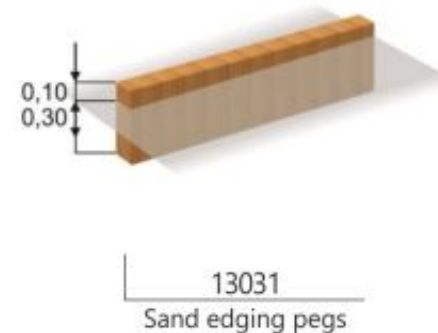

12364  
Clover play table

14144  
Table & Bench

14140  
Bench (steel construction)

13031  
Sand edging pegs

11404  
Elephant

11346  
Powerclimber

10735  
Sand & Water play

40132  
Dolphin

13085  
Seesaw Nature

11260  
Double Pony

11250  
Dog

**LARS LAJ<sup>®</sup>**  
[www.larslaj.com](http://www.larslaj.com)