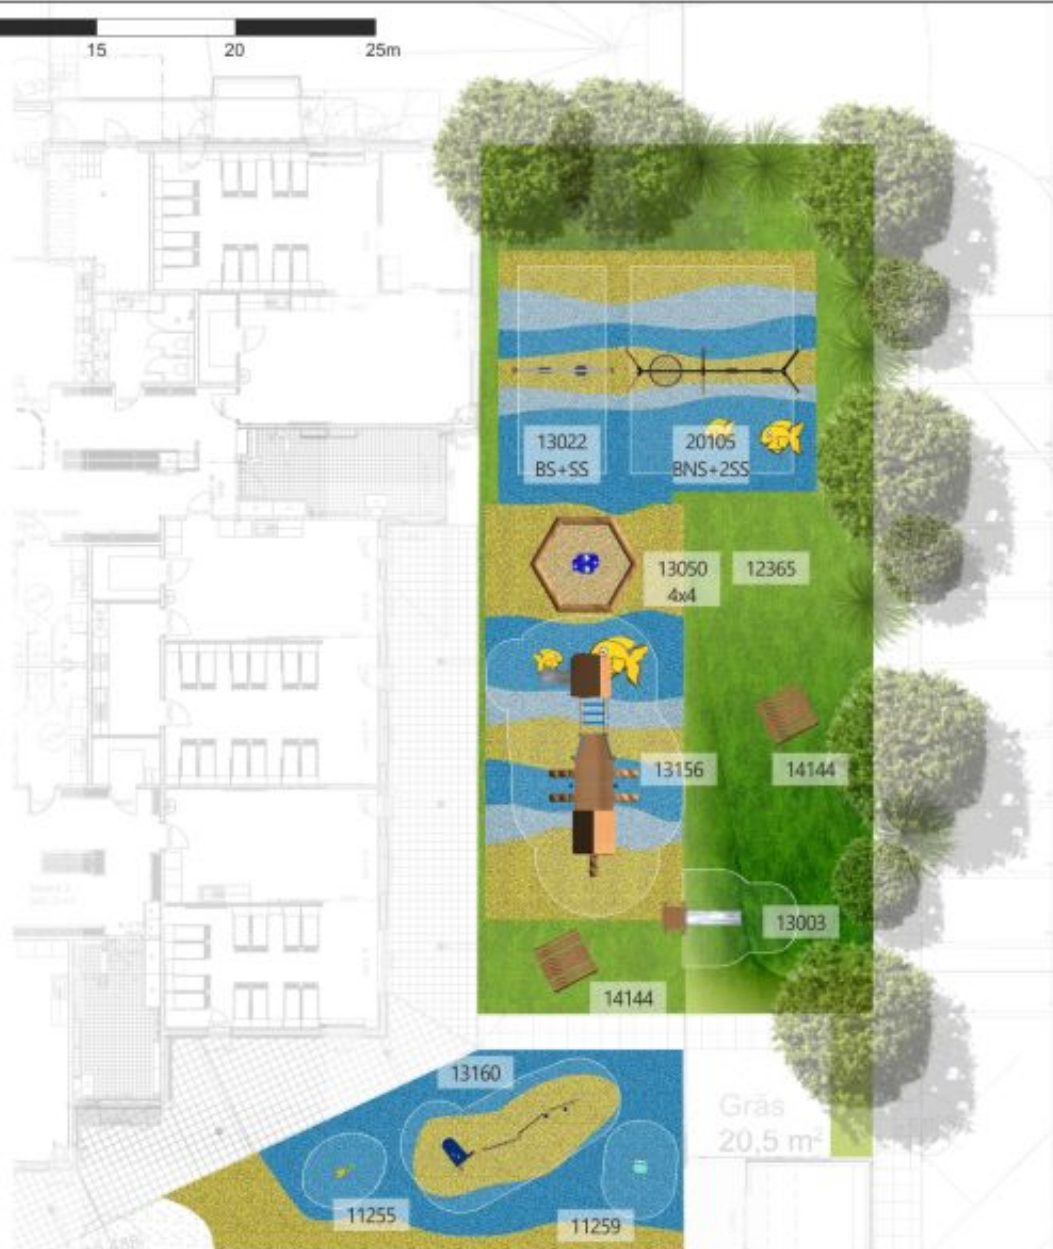

**LARS LAJ<sup>®</sup>**

SWEDEN

2018-06-27

[www.larslaj.com](http://www.larslaj.com)

- wetpour yellow
- wetpour blue
- wetpour light blue
- grass

13156  
Lasse's House

13003  
Hill Slide h120

13022  
Nature Swing

20105  
Swing BNS + 2x SS

13160  
Baby Caterpillar

12365  
Octopus Play Table

11259  
Whale

11255  
Sea Lion

14144  
Table & Bench

13050  
Sandbox with bark

-  wetpour yellow
-  wetpour green
-  grass

13226  
Spillikins

20122  
Swing BNS +

14822  
Sun Shade Square Nature

13154  
Britta's Playhouse

13004D  
Hill Slide Wide h150

13085  
Seesaw Nature

11249  
Clover

17112  
Turtle

12364  
Clover play table

14144  
Table & Bench

14140  
Bench (steel construction)

13031  
Sand edging pegs

11404  
Elephant

11346  
Powerclimber

10735  
Sand & Water play

40132  
Dolphin